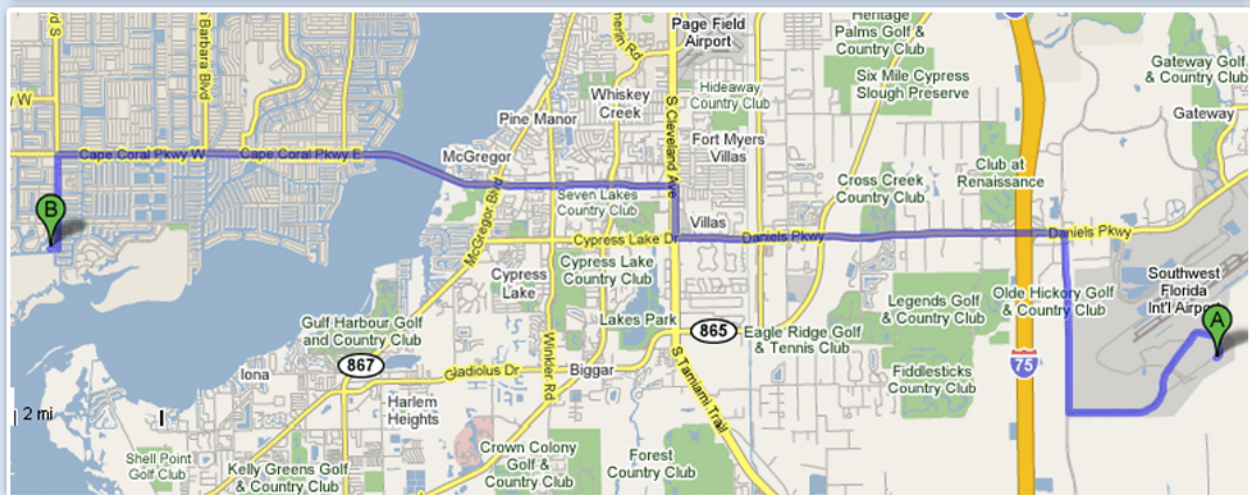

Cape Harbour Vacation Rentals

Luxury Suites and Condominiums

Directions from SWFL International Airport to Cape Harbour

A Southwest Florida Int'l Airport

Drive: 21.2 mi – about 44 mins

1. Head northeast	289 ft
← 2. Slight left (signs for Rental Car Return/Bag Claim/Arrivals)	0.2 mi
→ 3. Slight right toward Terminal exit (signs for exit/Bag Claim)	0.8 mi 3 mins
4. Continue straight onto Terminal exit (signs for exit/Treeline Ave/I-75)	0.6 mi 1 min
5. Continue on Midfield Terminal/Terminal Access Rd	1.2 mi 2 mins
→ 6. Turn right at Treeline Ave S (signs for I-75 N/CR-876/Daniels Pkwy)	2.5 mi 4 mins
← 7. Turn left at Daniels Pkwy	5.3 mi 9 mins
→ 8. Turn right at S Cleveland Ave	0.7 mi 2 mins
← 9. Turn left at College Pkwy <i>Partial toll road</i>	3.8 mi 8 mins
10. Continue on Cape Coral Pkwy E	0.6 mi 1 min
← 11. Slight left to stay on Cape Coral Pkwy E	3.9 mi 8 mins
← 12. Turn left at Chiquita Blvd S	1.3 mi 5 mins
→ 13. Turn right at Cape Harbour Dr	0.1 mi

B Cape Harbour Marina

5828 Cape Harbour Dr, Cape Coral, FL 33914

(239) 540-1851

(888) 540-1851

5828 Cape Harbour Drive
Cape Coral, FL 33914, US